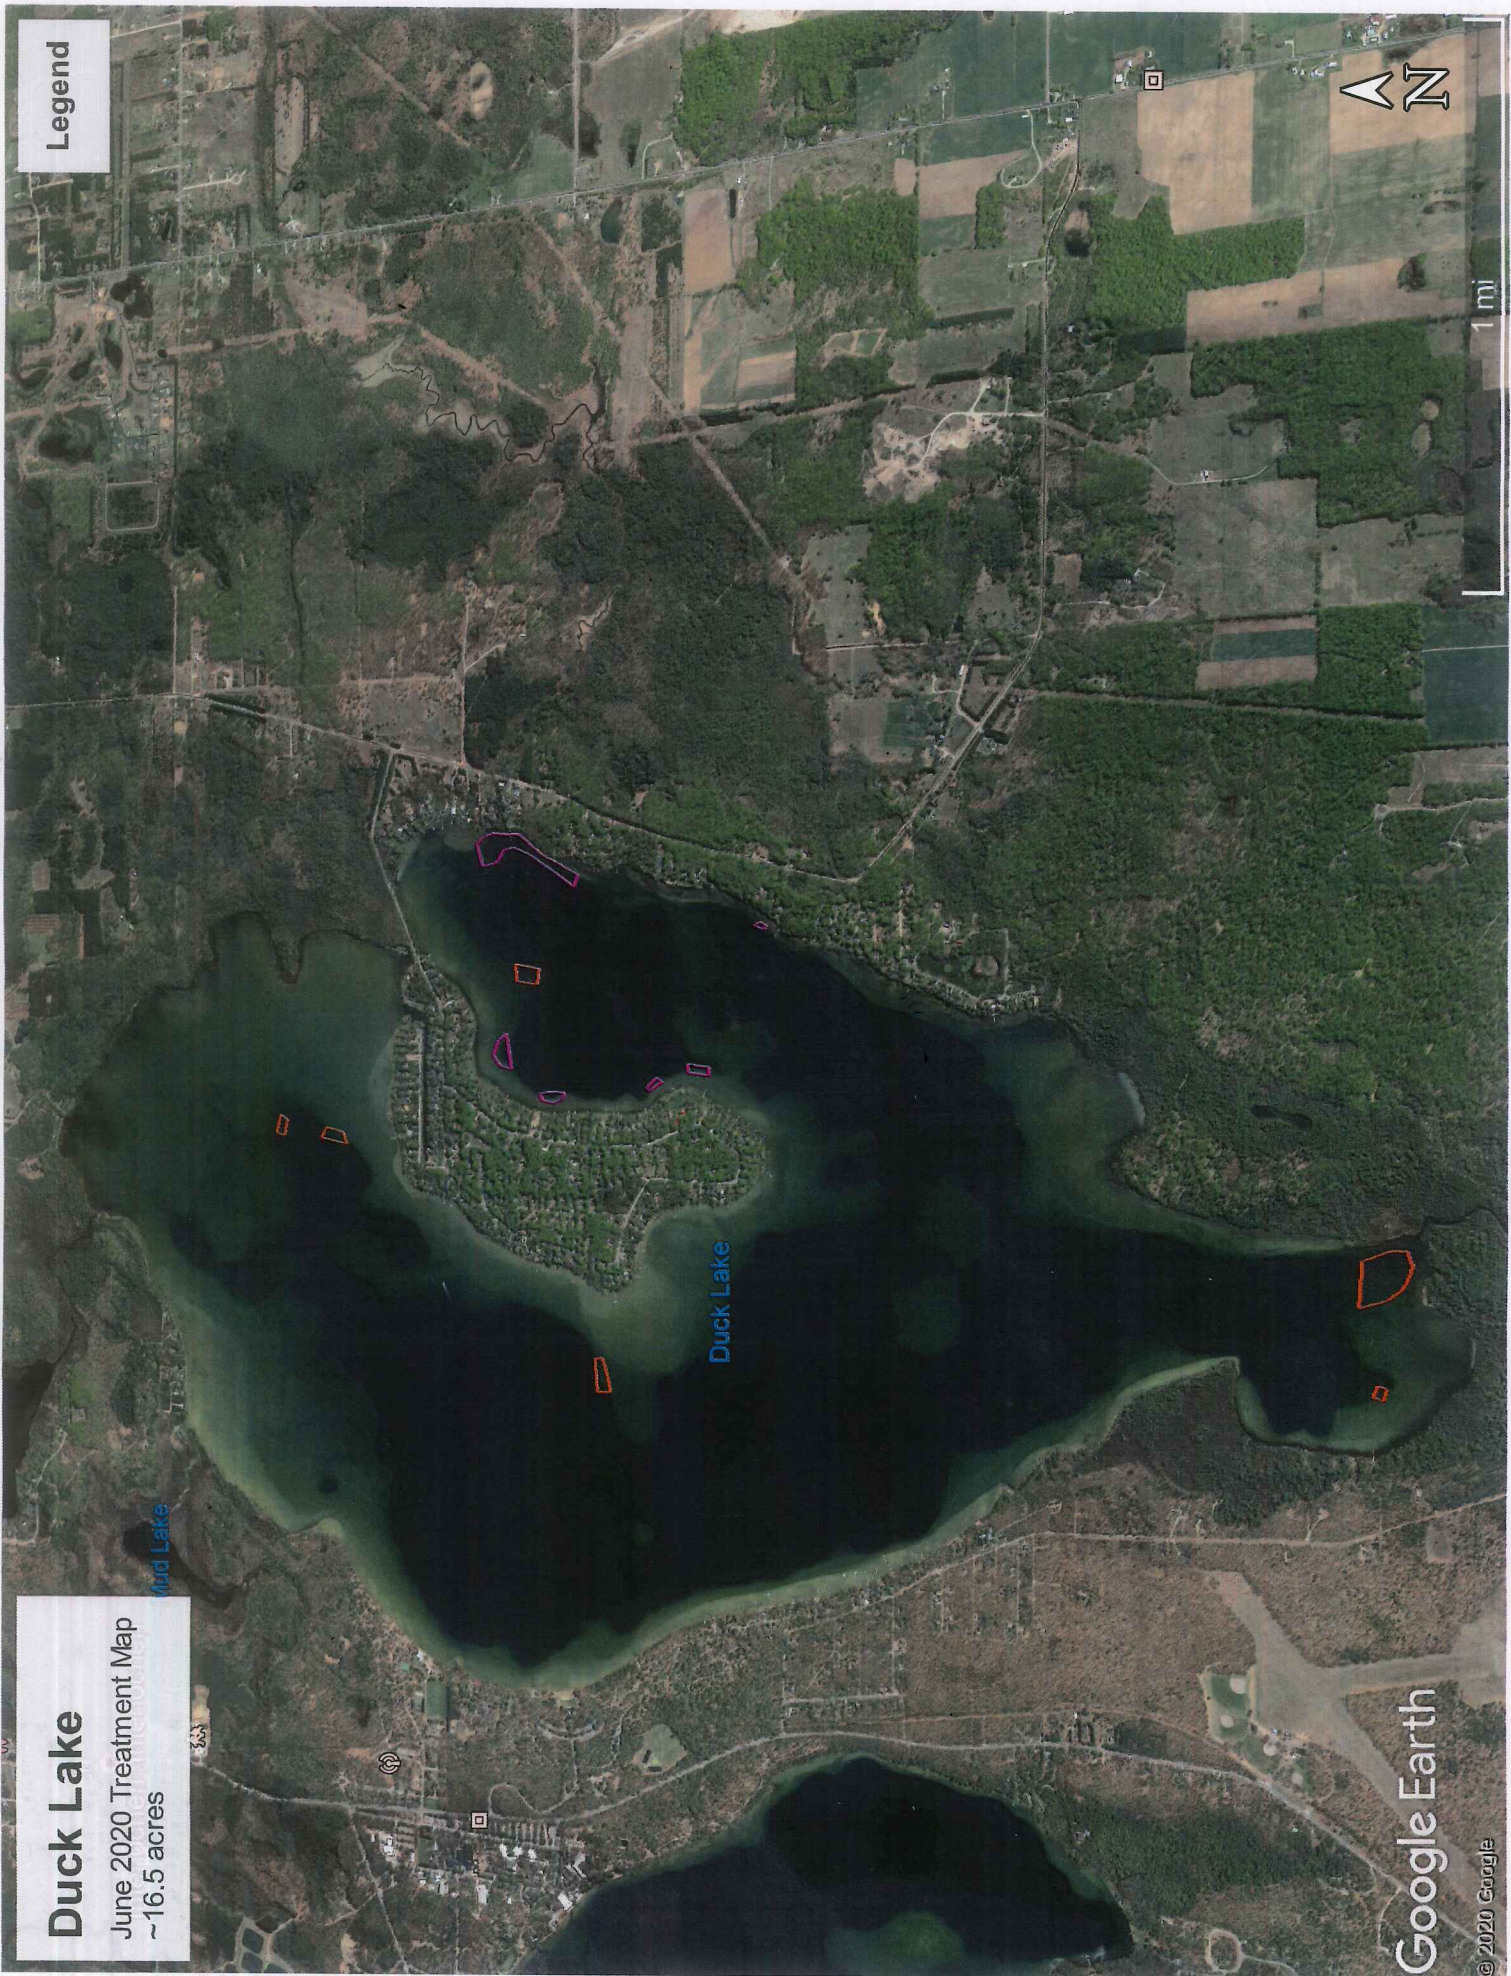

# Duck Lake

June 2020 Treatment Map  
~16.5 acres

## Legend

Google Earth

© 2020 Google