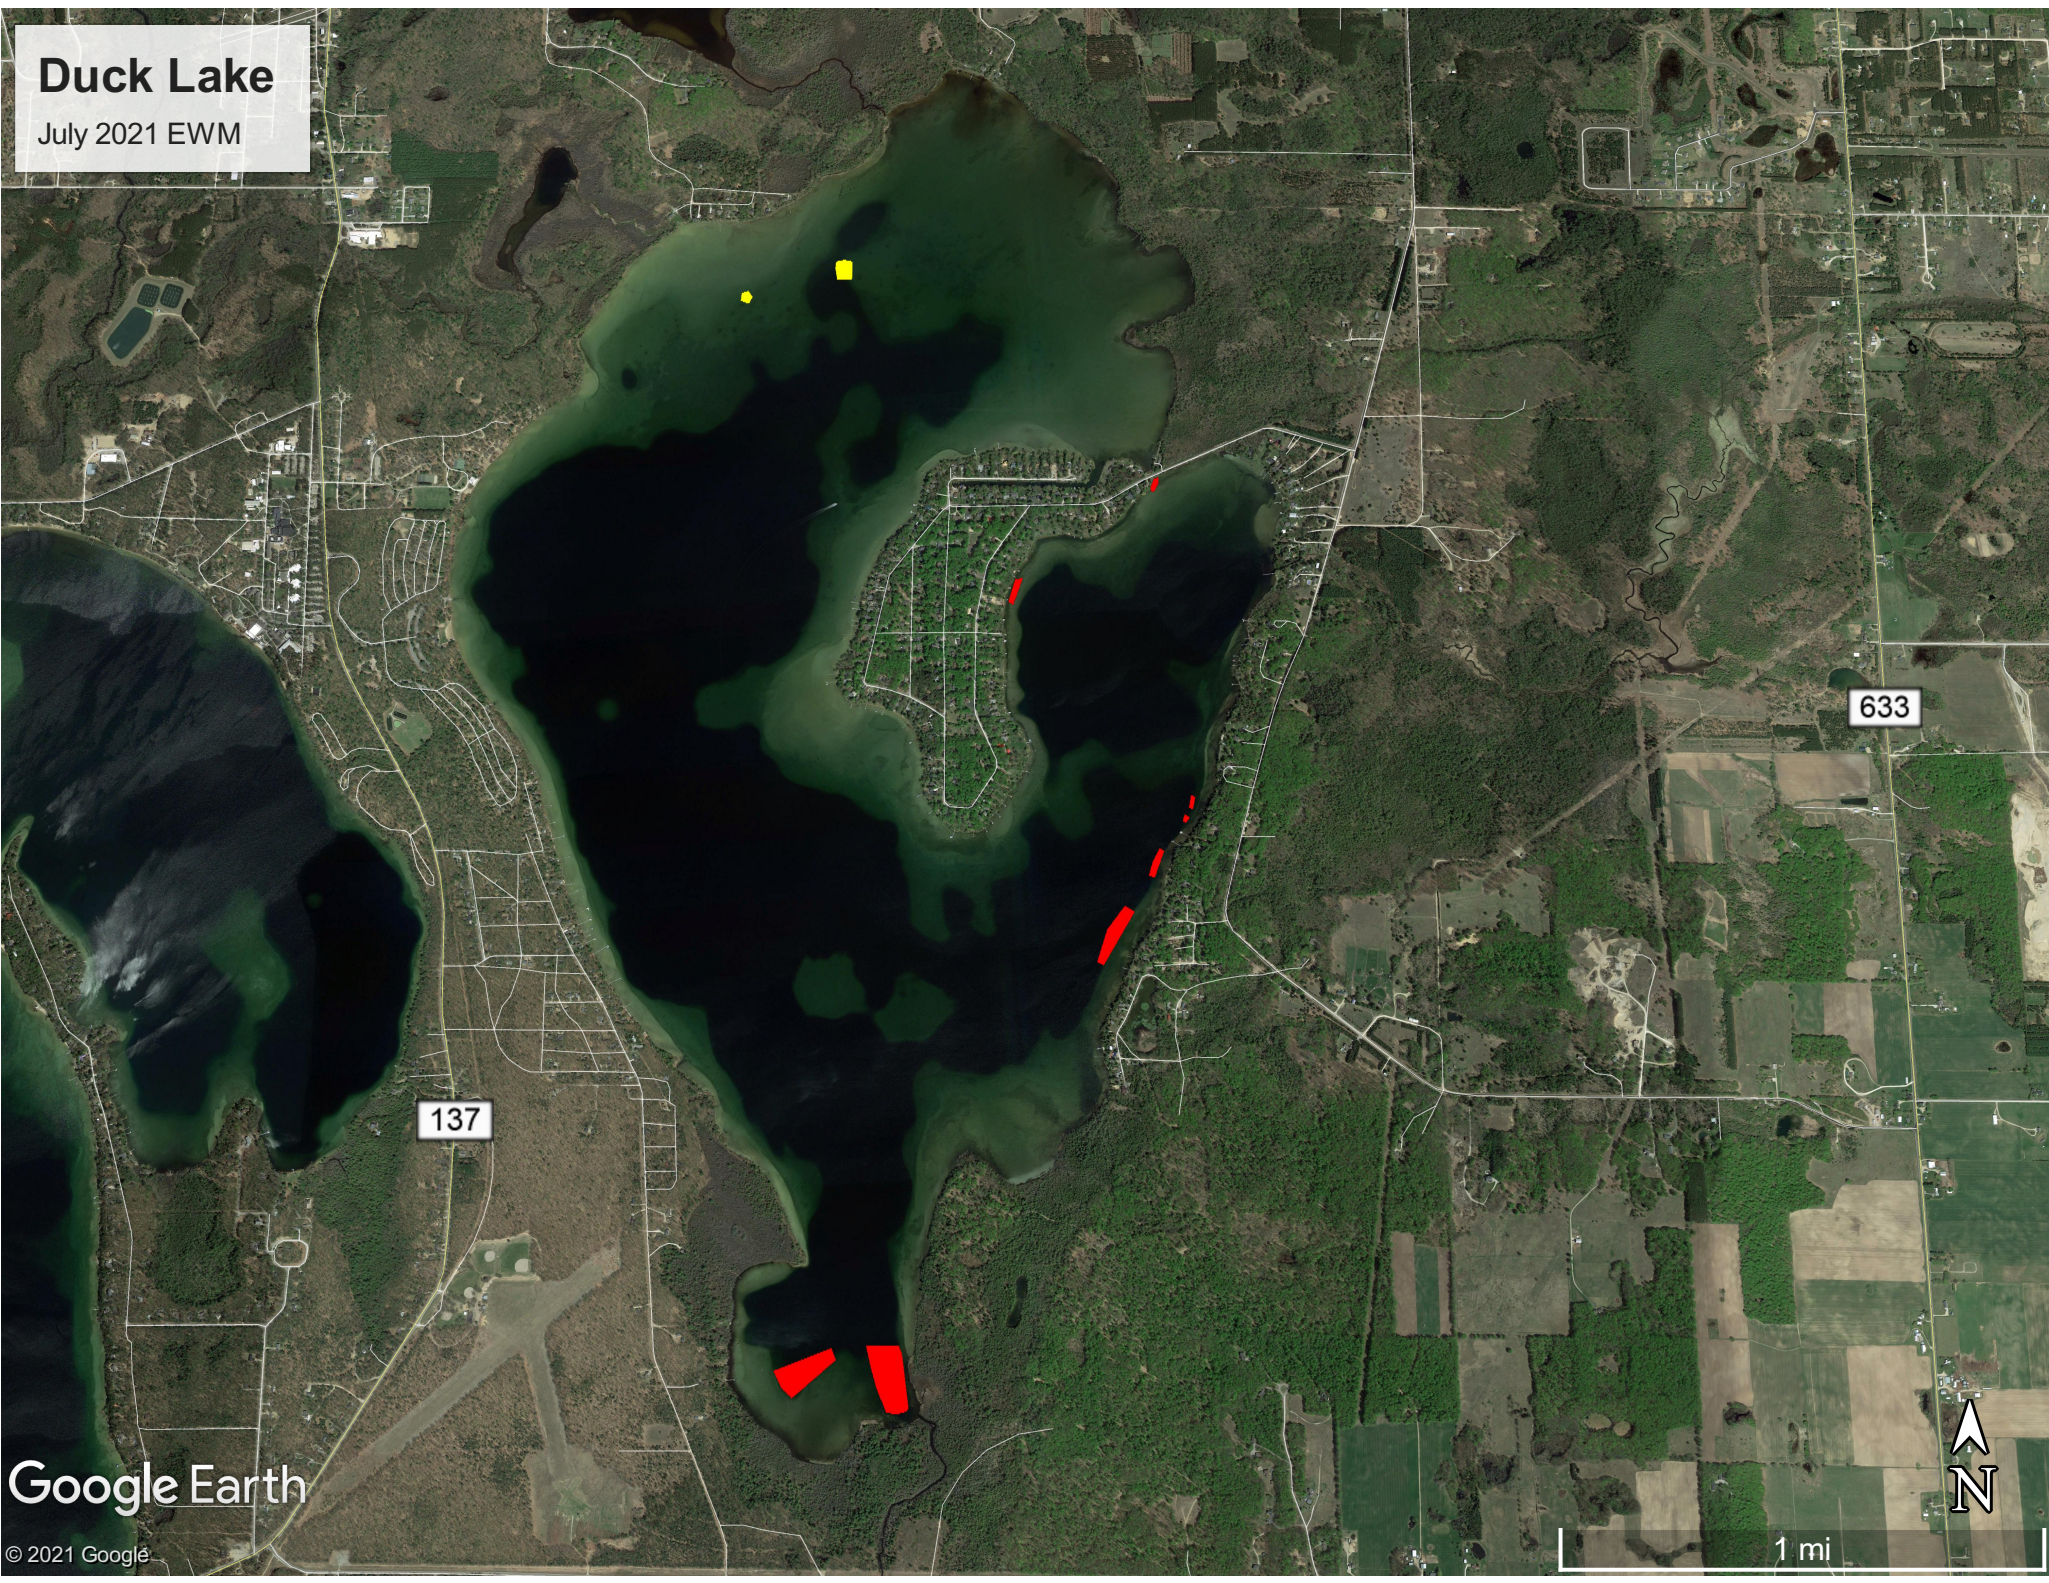

Duck Lake

July 2021 EWM

633

137

Google Earth

© 2021 Google

1 mi