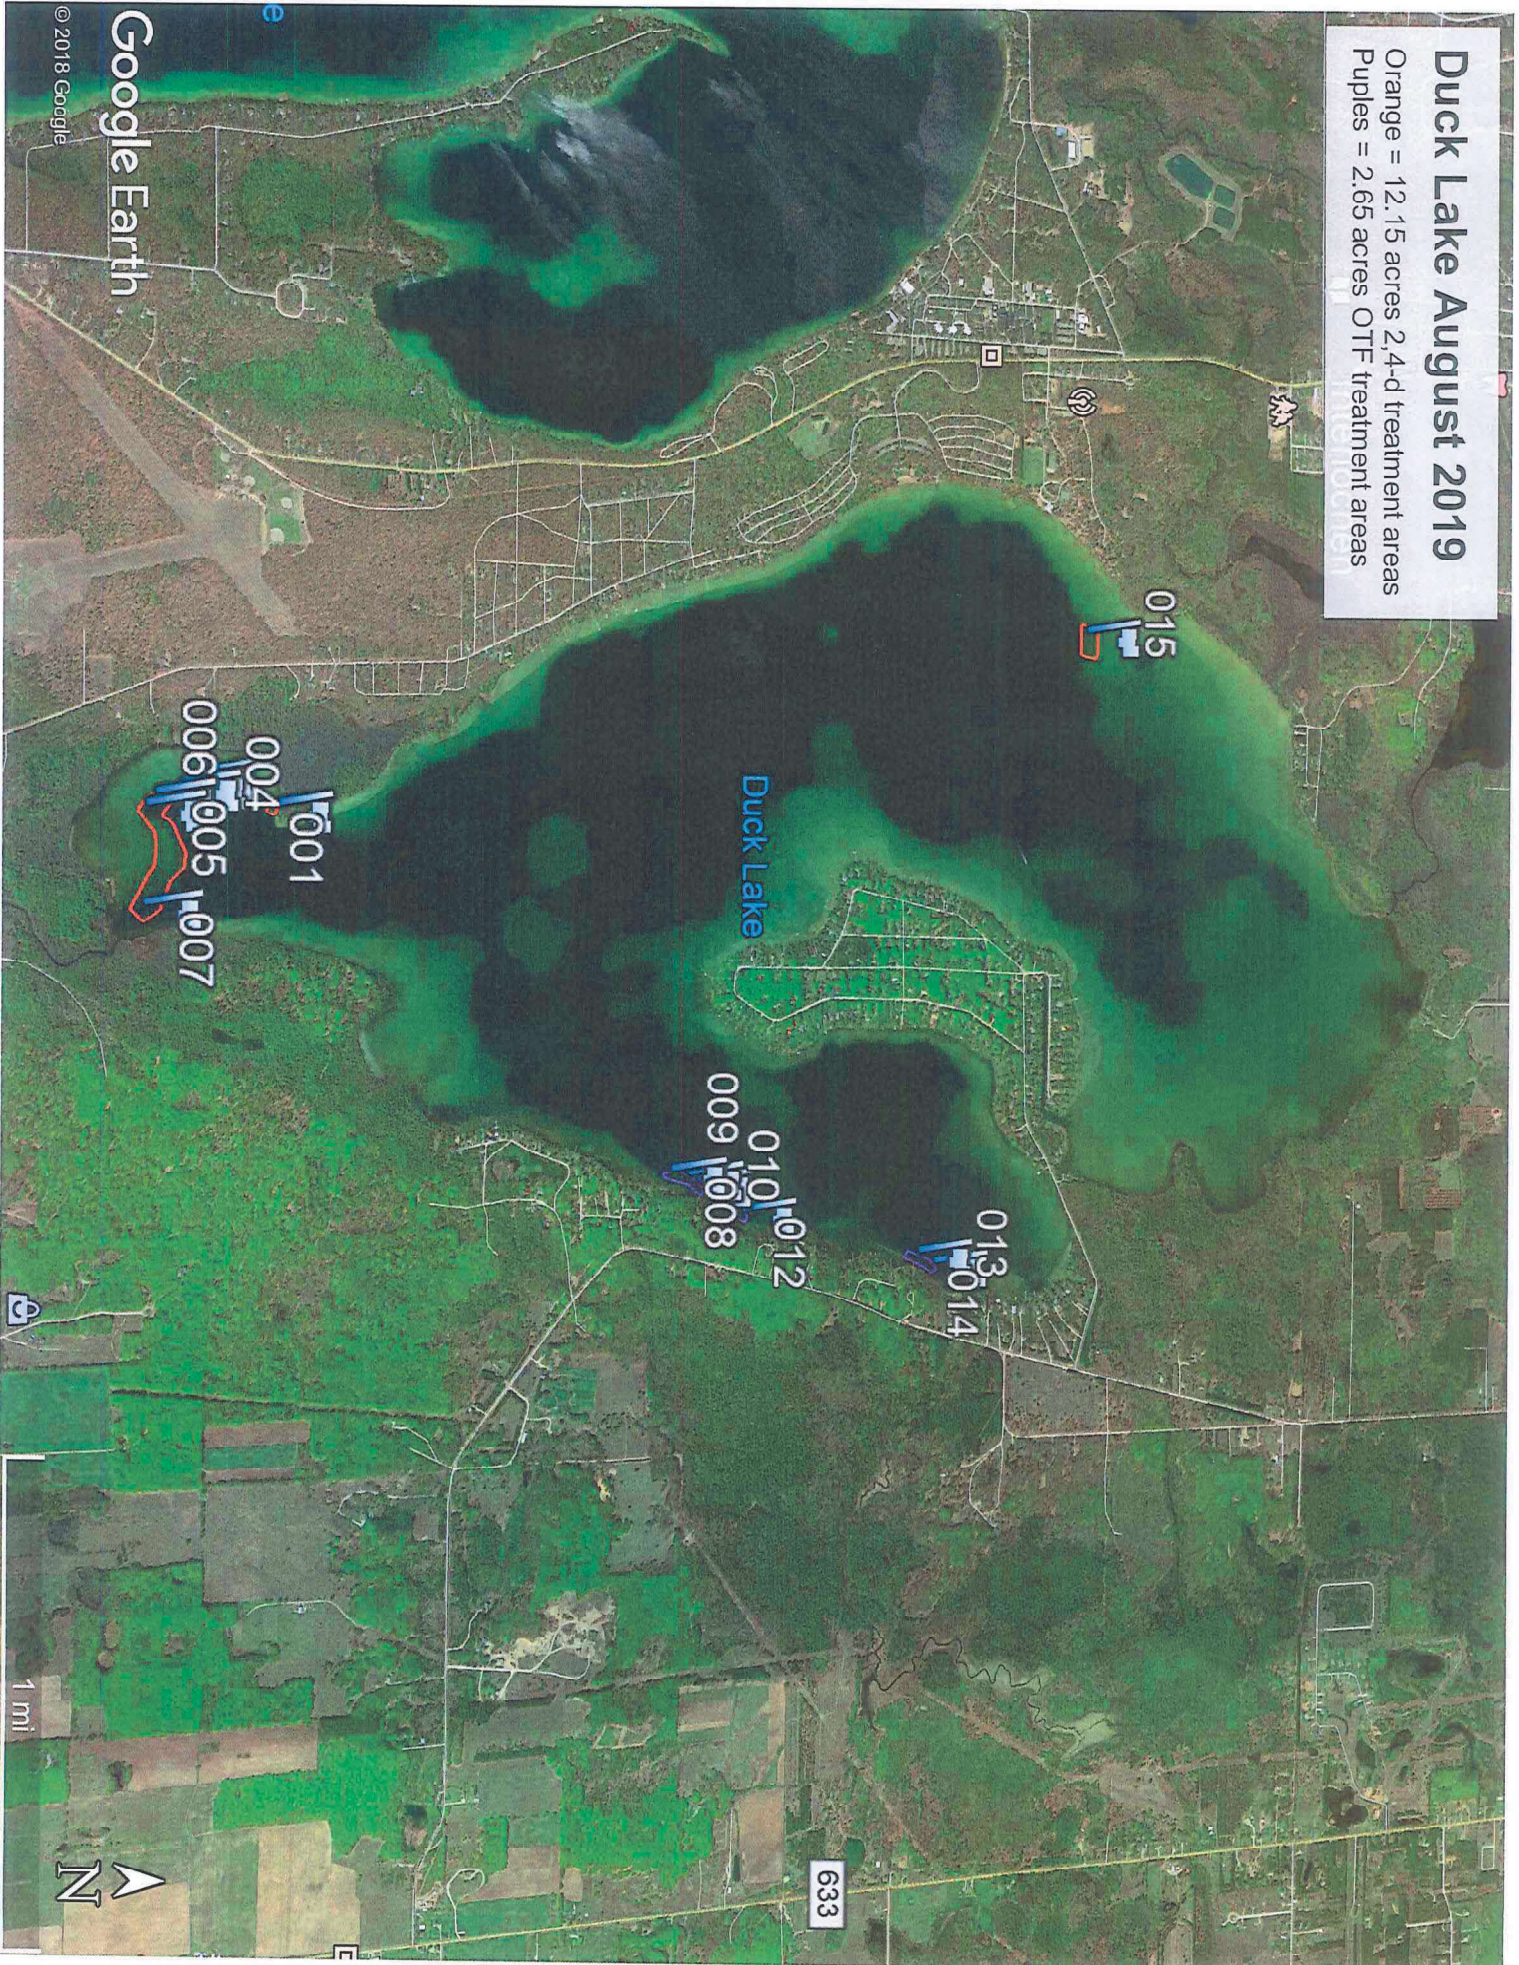

Duck Lake August 2019

Orange = 12.15 acres 2,4-d treatment areas
Pupiles = 2.65 acres OTF treatment areas

Duck Lake August 2019

Orange = 12.15 acres 2,4-d treatment areas
Purples = 2.65 acres OTF treatment areas

Google Earth

© 2018 Google

1000 ft

Duck Lake August 2019

Orange = 12.15 acres 2,4-d treatment areas
Purples = 2.65 acres OTF treatment areas

the Peninsula

Google Earth

© 2018 Google

1000 ft